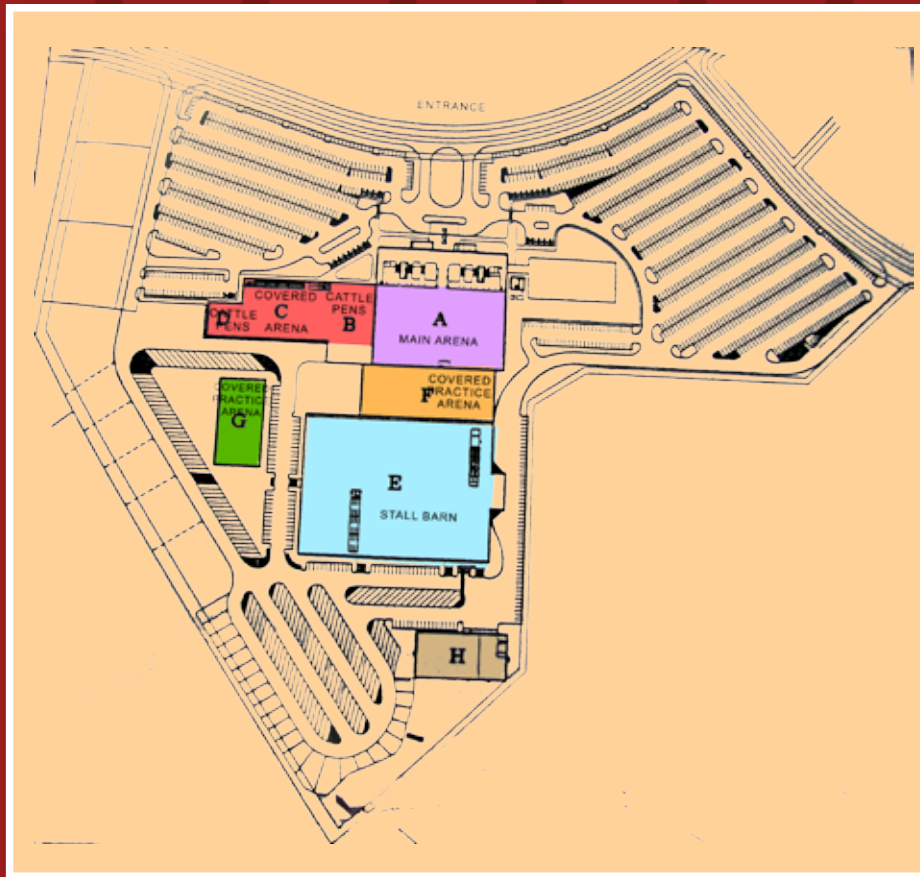

- 15-court tennis area
- Regulation sized courts

WATER SKIING

Bayou DeSiard x Monroe, LA

- One National Certified Pro-course with 5' - 6' ski jump
- Located on beautiful Bayou Desiard

BROWN STADIUM

NO. OF FIELDS
1
SEATING
2,800
PARKING
YES
CONCESSIONS
YES
LIGHTS
YES

MAIN ARENA

- Climate controlled
- 190' x 300'
- Seating for 2,900
- Three meeting rooms
- Lobby available for exhibitors

HORSE BARN

- 510 asphalt floor stalls
- Two large warm-up areas
- Stalls have easy access to water and electric
- Large wash bays

COW BARN

- Accommodates 200 tie downs
- Ample electric power
- Additional animal wash area

OUTDOOR COVERED ARENA

- 120' x 300' arena
- bleacher seating
- Concession & restroom facilities

CATTLE PENS

- Connect the Main Arena to the Outdoor Covered Arena