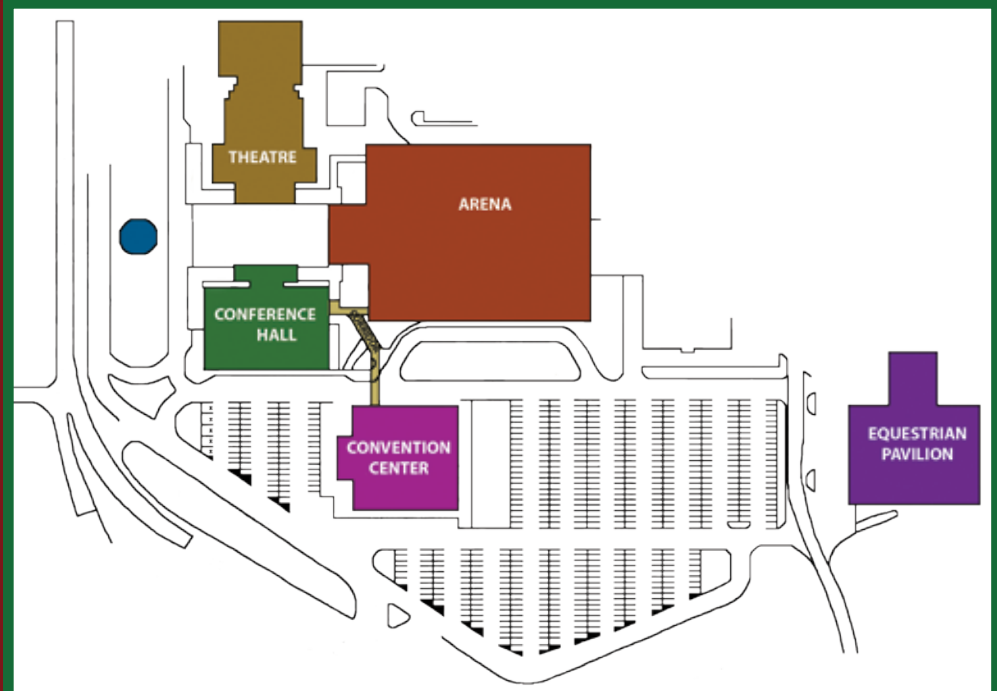

QUICK FACTS

- 22,000 square foot convention center with 15 meeting rooms and multiple layout options
- 14,000 square foot conference hall, which seats 1,000 and may be divided into smaller rooms
- 46,025 square foot arena with stadium style seating for 7,600
- 30,000 square foot equestrian pavilion with 76 permanent commercial stalls and other amenities
- Theatre is equipped with a state of the art sound system and seats over 2,000 with an orchestra and two balconies