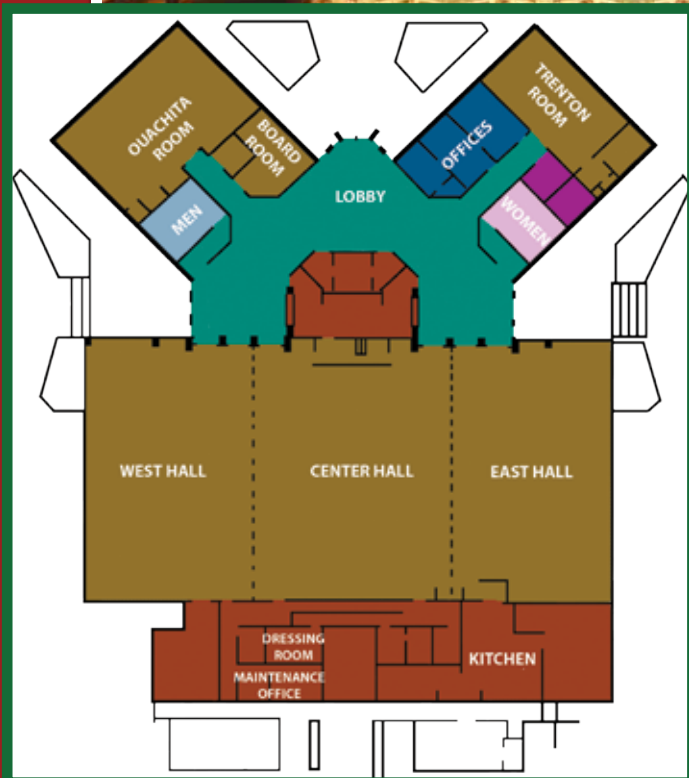

West Monroe Convention Center

901 Ridge Avenue
West Monroe, LA 712
(318) 396-5000

1. **QUICK FACTS**
2. 3 conference halls which can be combined into one or two dining areas and an executive board room
   - Entire building, including lobby, is available for rent
   - Wireless internet service on the premises is provided
   - Audiovisual equipment, staging and risers are available for rent
   - Full service catering is provided
   - Conference hall and lobby can accommodate up to 100 8x10 exhibitor spaces